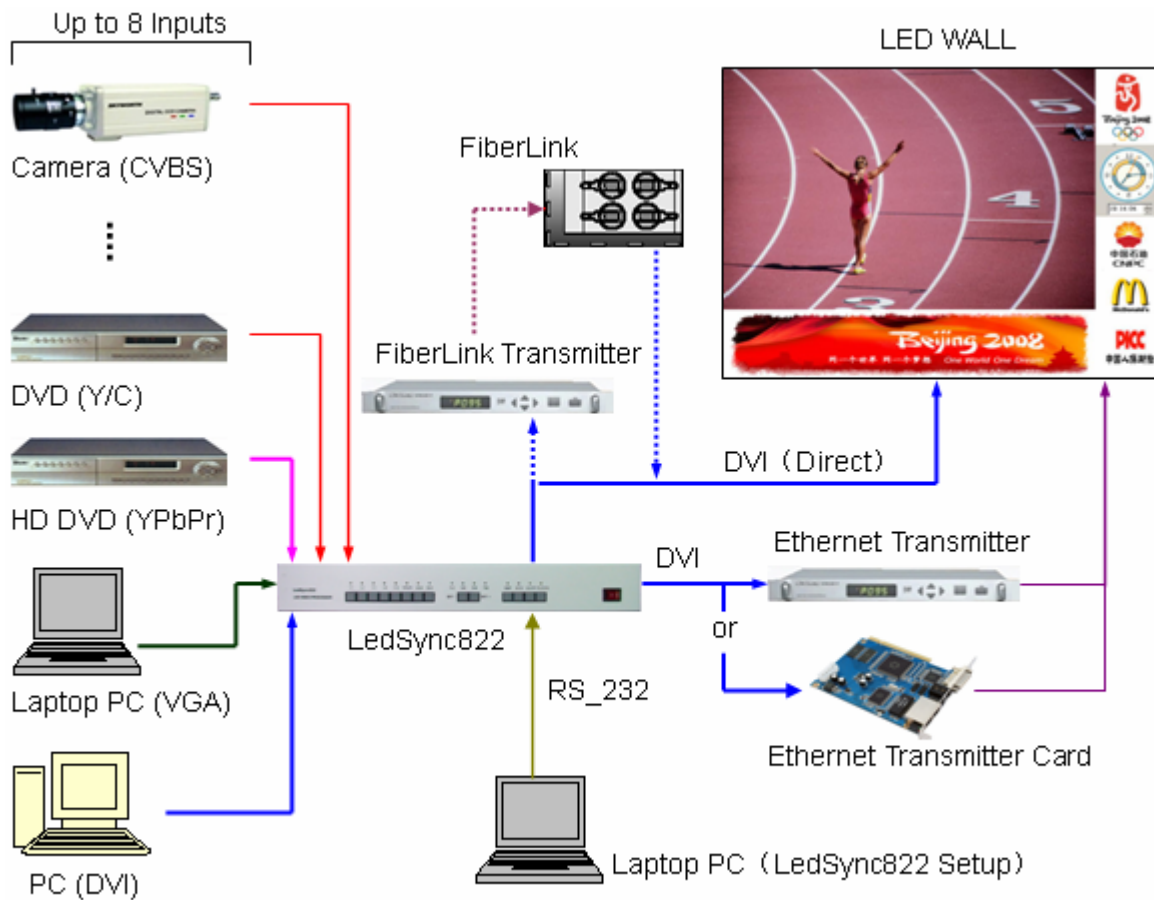

- **System Diagram**

LedSync822 System Diagram